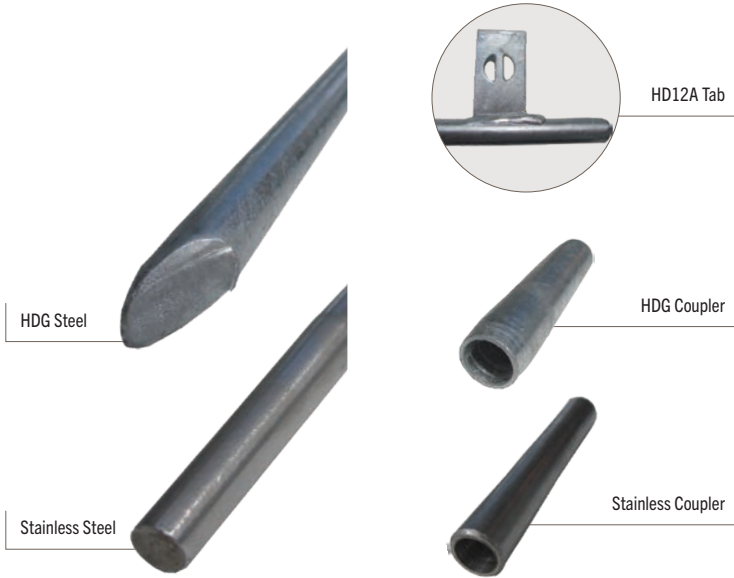

7.3

Galvanised Steel Crucifix Bracket & Crossarm Braces

Brand: Avon | Origin: NZ | Unit: Each

Crucifix Bracket (HDG to 4680:2006)

Part Number	Description	Length	Width	Thick	Holes	Weight	Pack Qty	Drawing
537055	Avon Crucifix Bracket	920mm	340mm	6mm	14mm	4.8kg	5	AA18206

7.3

Galvanised Steel Eye Bolts & Screw Anchors

Brand: Avon | Origin: NZ | Unit: Each

M16 Eye Bolts

Part Number	Description	Length	Width	Eye ID	Weight	Bag Qty	Drawing
537144	2200mm Eye Bolt + M16 Nut	200mm	50mm	20mm	490g	10	AA02002
537152	200mm Eye Bolt + M16 Nut	200mm	62mm	32mm	500g	10	AA02011
537160	250mm Eye Bolt + M16 Nut	250mm	50mm	20mm	620g	10	AA02004

1.8mm Screw Anchors

Part Number	Description	Length	Shaft	Helix Dia	Eye ID	Weight	Pack Qty	Drawing
536512	1.8/20/175 Screw Anchor	1.8m	M20	175mm	60mm	6.0kg	1	AA05003
536520	1.8/24-2/175 Double Helix Anchor	1.8m	M24	175mm	60mm	9.0kg	1	AA05007
536539	1.8/24/210 Screw Anchor	1.8m	M24	210mm	60mm	8.9kg	1	AA05004
536547	1.8/32/250 Screw Anchor	1.8m	M32	250mm	60mm	17.0kg	1	AA05006

8.0

Earth Rods, Earthing Hardware & Accessories

HDG & Stainless Steel Earth Rods

8.2

Brand: Avon | Origin: NZ | Unit: Each

Part Number	Description	Length	Diameter	Construction	Weight	Pack Qty	Drawing
16mm HDG Steel Earth Rods							
537071	16mm Pointed Earth Rod (no tab)	2.0m	16mm	HDG Steel	3.3kg	10	AA24005
537098	16mm Pointed Earth Rod (with HD12A Tab)	2.0m	16mm	HDG Steel	3.3kg	10	AA24009
Coupler for Avon HDG Earth Rods							
537101	16mm HDG Earth Rod Coupler	110mm	16mm	HDG Steel	200g	10	AA24024
12mm Stainless Steel Earth Rod							
537128	12mm Tapered Earth Rod (no tab)	1.5m	12mm	316 Stainless	1.4kg	10	AA24021
Coupler for Avon Stainless Earth Rod							
537136	12mm Stainless Earth Rod Coupler	85mm	12mm	316 Stainless	50g	10	AA24015