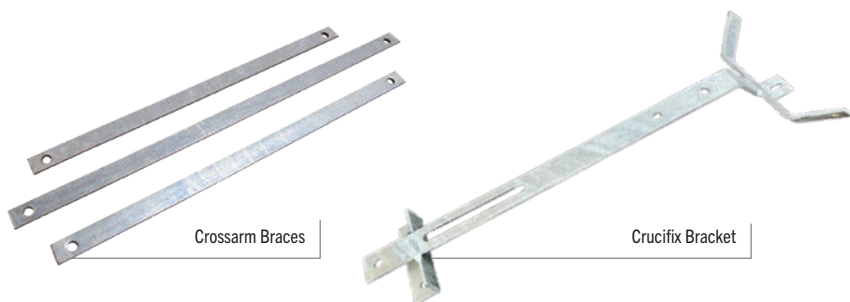

7.0

Overhead Line Hardware & Low Voltage Insulators

AX

Shackle Straps & U Shackles										
Brand: Avon Origin: NZ Unit: Each										
Part Number	Description	Length (mm)	Width (mm)	Thick (mm)	Holes (mm)	HDG	Weight	Box Qty	Drawing	
Shackle Straps										
537004	AA20001 Shackle Strap 7"	180	32	3	14	To 4680:2006	140g	100	AA20001	
537012	AA20009 Shackle Strap #11	170	30	2	14	To 4680:2006	85g	200	AA20009	
537020	AA20011 Shackle Strap #8 Offset	180	32	3	18	To 4680:2006	130g	100	AA20011	
U Shackles										
537039	AA23001 210 U Shackle Small	85	32	3	14	To 4680:2006	160g	100	AA23001	
537047	AA23002 205 U Shackle Large	105	32	3	14	To 4680:2006	210g	50	AA23002	
537063	AA23003 320 U Shackle Extra Large	132	40	5	14	To 4680:2006	500g	30	AA23003	

7.3

Galvanised Steel Crucifix Bracket & Crossarm Braces

Brand: Avon | Origin: NZ | Unit: Each

Crucifix Bracket (HDG to 4680:2006)

Part Number	Description	Length	Width	Thick	Holes	Weight	Pack Qty	Drawing
537055	Avon Crucifix Bracket	920mm	340mm	6mm	14mm	4.8kg	5	AA18206

7.3

Galvanised Steel Eye Bolts & Screw Anchors

Brand: Avon | Origin: NZ | Unit: Each

M16 Eye Bolts

Part Number	Description	Length	Width	Eye ID	Weight	Bag Qty	Drawing
537144	2200mm Eye Bolt + M16 Nut	200mm	50mm	20mm	490g	10	AA02002
537152	200mm Eye Bolt + M16 Nut	200mm	62mm	32mm	500g	10	AA02011
537160	250mm Eye Bolt + M16 Nut	250mm	50mm	20mm	620g	10	AA02004

1.8mm Screw Anchors

Part Number	Description	Length	Shaft	Helix Dia	Eye ID	Weight	Pack Qty	Drawing
536512	1.8/20/175 Screw Anchor	1.8m	M20	175mm	60mm	6.0kg	1	AA05003
536520	1.8/24-2/175 Double Helix Anchor	1.8m	M24	175mm	60mm	9.0kg	1	AA05007
536539	1.8/24/210 Screw Anchor	1.8m	M24	210mm	60mm	8.9kg	1	AA05004
536547	1.8/32/250 Screw Anchor	1.8m	M32	250mm	60mm	17.0kg	1	AA05006