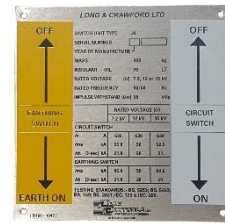

Service Kit J4

475017
D04-7032
Top Cover Main Gasket J4

475041
D04-7030 (2 Pieces)
Test Cover Access Gasket T3 T4GF3 J4

475092
D200-0018-2
Top Cover Fixings Stainless Steel J4

475122
D160-1047
External Label J4