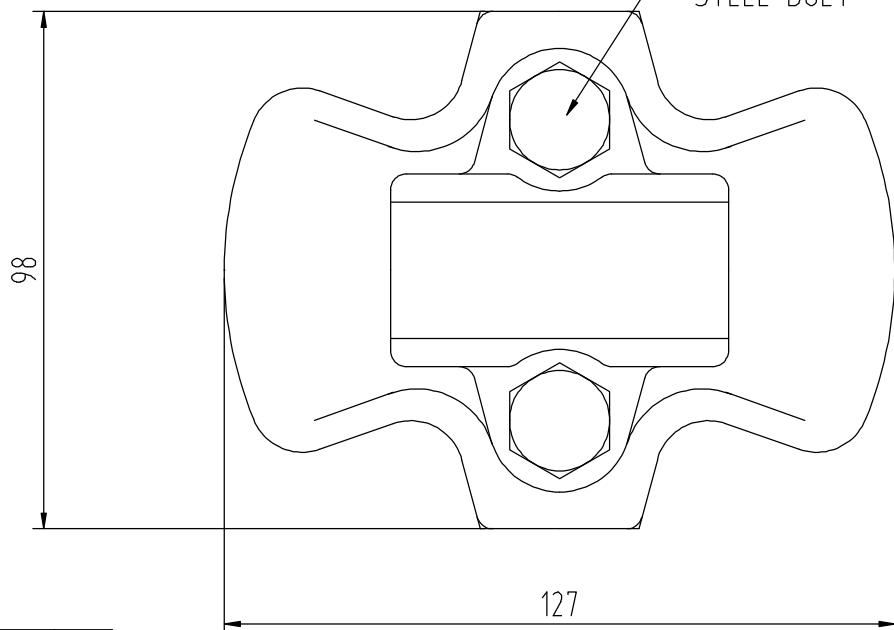

ALL DIMENSIONS IN MILLIMETRES - DO NOT SCALE - IF IN DOUBT PLEASE ASK

M12x50 HEX HEAD STAINLESS STEEL BOLT

MATERIAL: ALUMINIUM ALLOY Grade LM6

C	34.90	14.1.13
B	1982	26.3.96
Issue Mod. No.	Date	

Drawn J. Bain Date 12.10.1993  FIRST ANGLE PROJECTION	NEW ZEALAND INSULATORS  TEMUKA	NEW ZEALAND INSULATORS LTD Tel: +64-3-687 8100 Fax: +64-3-615 8125 e-mail: sales@nzinsulators.co.nz
CONDUCTOR CLAMP ASSEMBLY FOR USE ON LINE POST INSULATORS		D330-0501/C