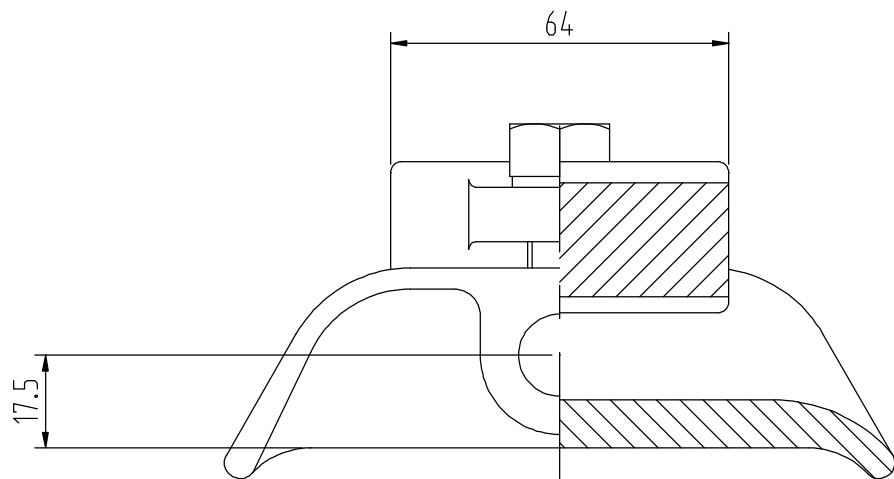

ALL DIMENSIONS IN MILLIMETRES - DO NOT SCALE - IF IN DOUBT PLEASE ASK

M12x50 HEX HEAD STAINLESS STEEL BOLT

MATERIAL: ALUMINIUM ALLOY Grade LM6

C	34.90	14.1.13
B	1982	26.3.96
Issue Mod. No.	Date	

Drawn J. Bain Date 12.10.1993  FIRST ANGLE PROJECTION	NEW ZEALAND INSULATORS  TEMUKA	NEW ZEALAND INSULATORS LTD Tel: +64-3-687 8100 Fax: +64-3-615 8125 e-mail: sales@nzinsulators.co.nz
CONDUCTOR CLAMP ASSEMBLY FOR USE ON LINE POST INSULATORS		D330-0501/C