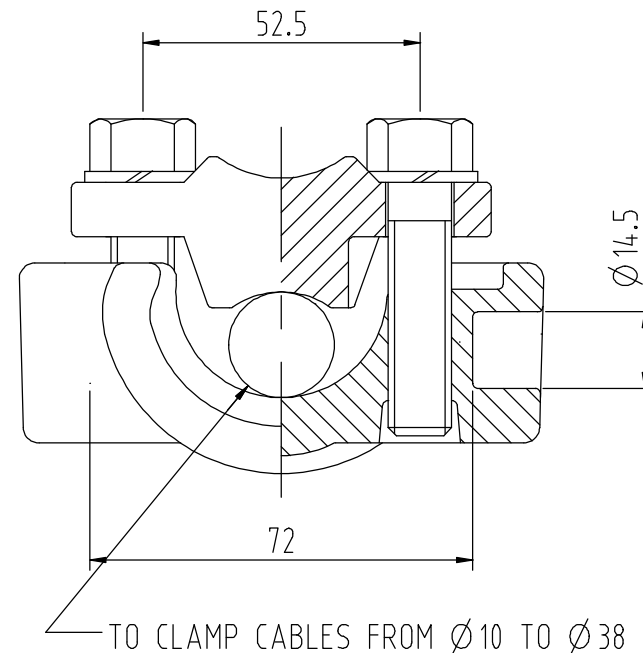

ALL DIMENSIONS IN MILLIMETRES - DO NOT SCALE - IF IN DOUBT PLEASE ASK

M12x50 HEX HEAD STAINLESS STEEL BOLT

MATERIAL: ALUMINIUM ALLOY Grade LM6

C	34.90	14.1.13
B	1982	26.3.96
Issue Mod. No.	Date	

Drawn J. Bain Date 12.10.1993  FIRST ANGLE PROJECTION	NEW ZEALAND INSULATORS  TEMUKA	NEW ZEALAND INSULATORS LTD Tel: +64-3-687 8100 Fax: +64-3-615 8125 e-mail: sales@nzinsulators.co.nz
CONDUCTOR CLAMP ASSEMBLY FOR USE ON LINE POST INSULATORS		D330-0501/C