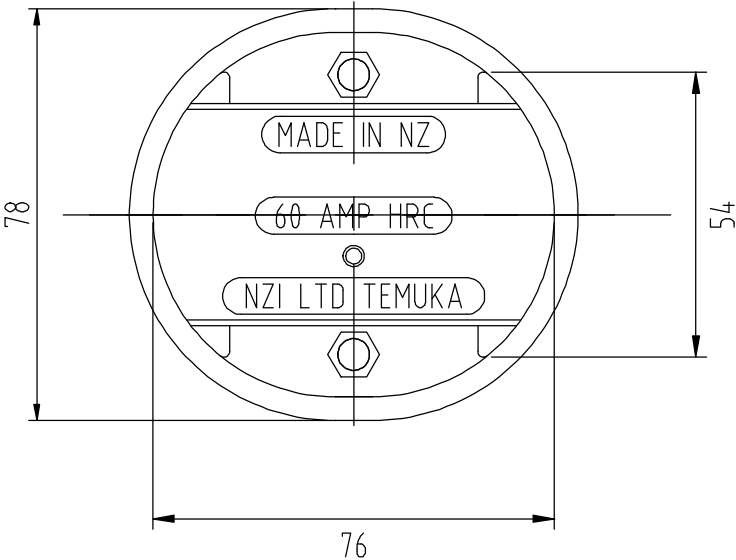

ALL DIMENSIONS IN MILLIMETRES - DO NOT SCALE - IF IN DOUBT PLEASE ASK

UNIT WEIGHT 645GMS

Issue	Mod. No.	Date

Drawn J. UDEN
Date 20.07.2012

NEW ZEALAND INSULATORS

TEMUKA

NEW ZEALAND INSULATORS LTD
Tel: +64-3-687 8100
Fax: +64-3-615 8125
e-mail: sales@nzinsulators.co.nz

60A HRC CUTOUT PLUG ONLY
C/W 60KR85 FUSE

D165-0504/A