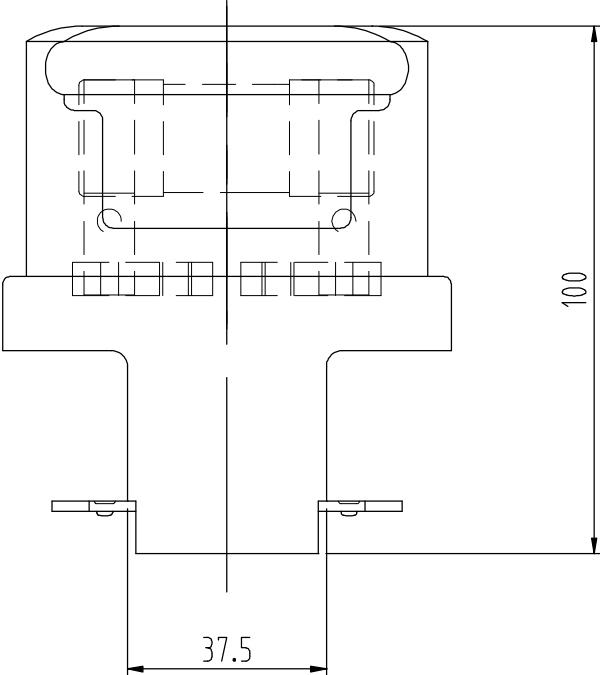

ALL DIMENSIONS IN MILLIMETRES - DO NOT SCALE - IF IN DOUBT PLEASE ASK

UNIT WEIGHT 645GMS

Issue	Mod. No.	Date

Drawn J. UDEN
Date 20.07.2012

NEW ZEALAND INSULATORS

TEMUKA

NEW ZEALAND INSULATORS LTD
Tel: +64-3-687 8100
Fax: +64-3-615 8125
e-mail: sales@nzinsulators.co.nz

60A HRC CUTOUT PLUG ONLY
C/W 60KR85 FUSE

D165-0504/A