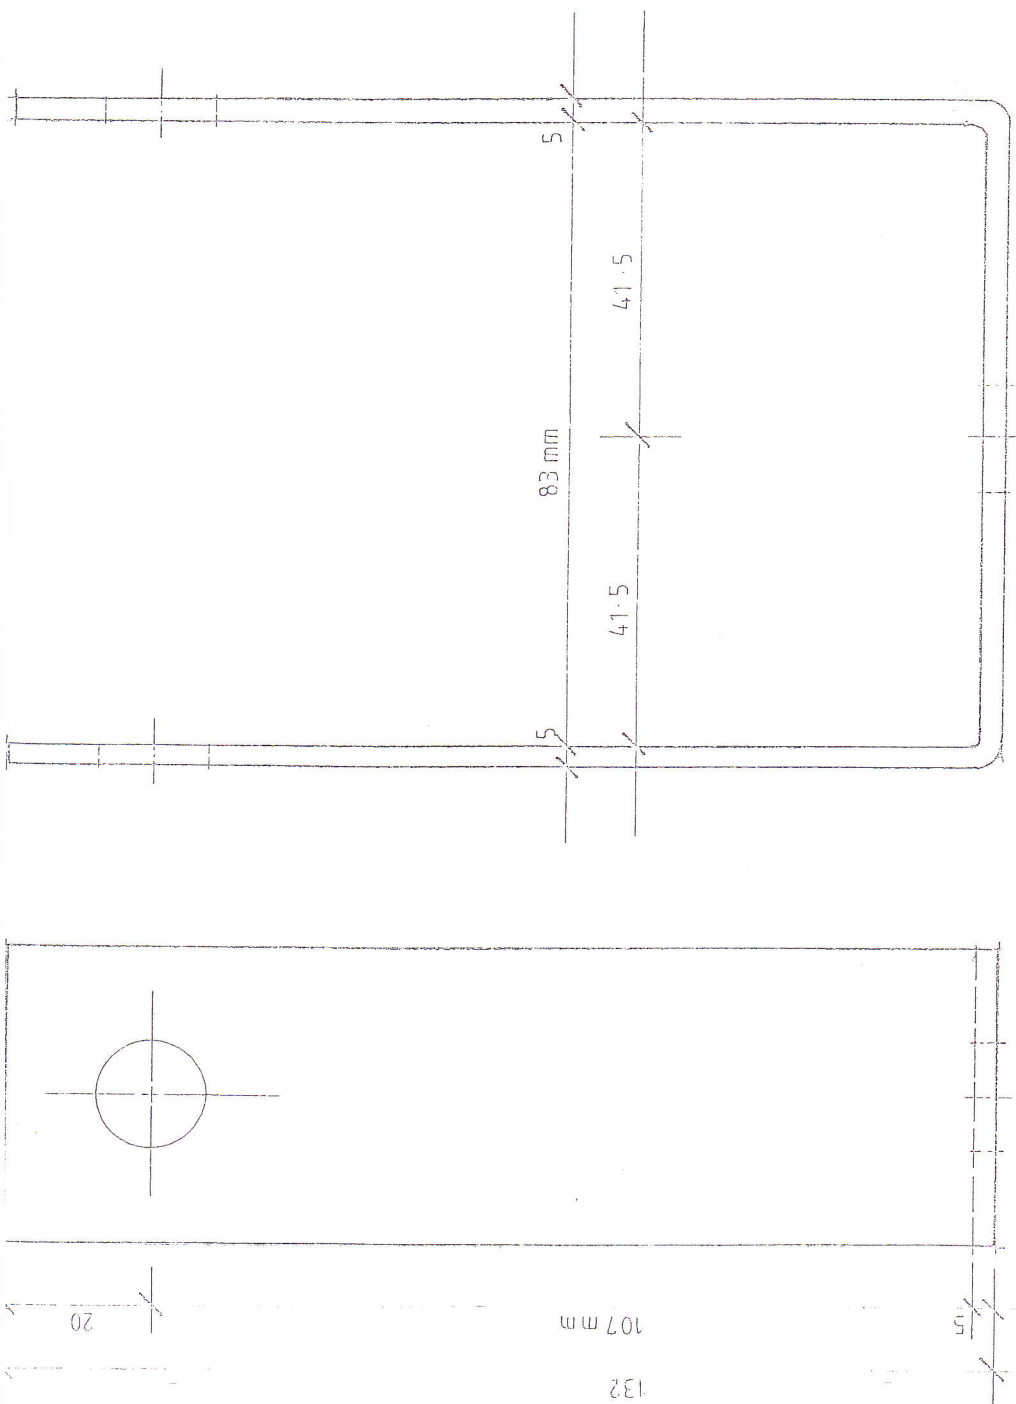

AA 23003

SKETCH 320 U BRACKET

1/4 mm Holes

U Shackle 320 Insulator

AI/046
ISSUE AI

1:1
9-11-83

AA 23003